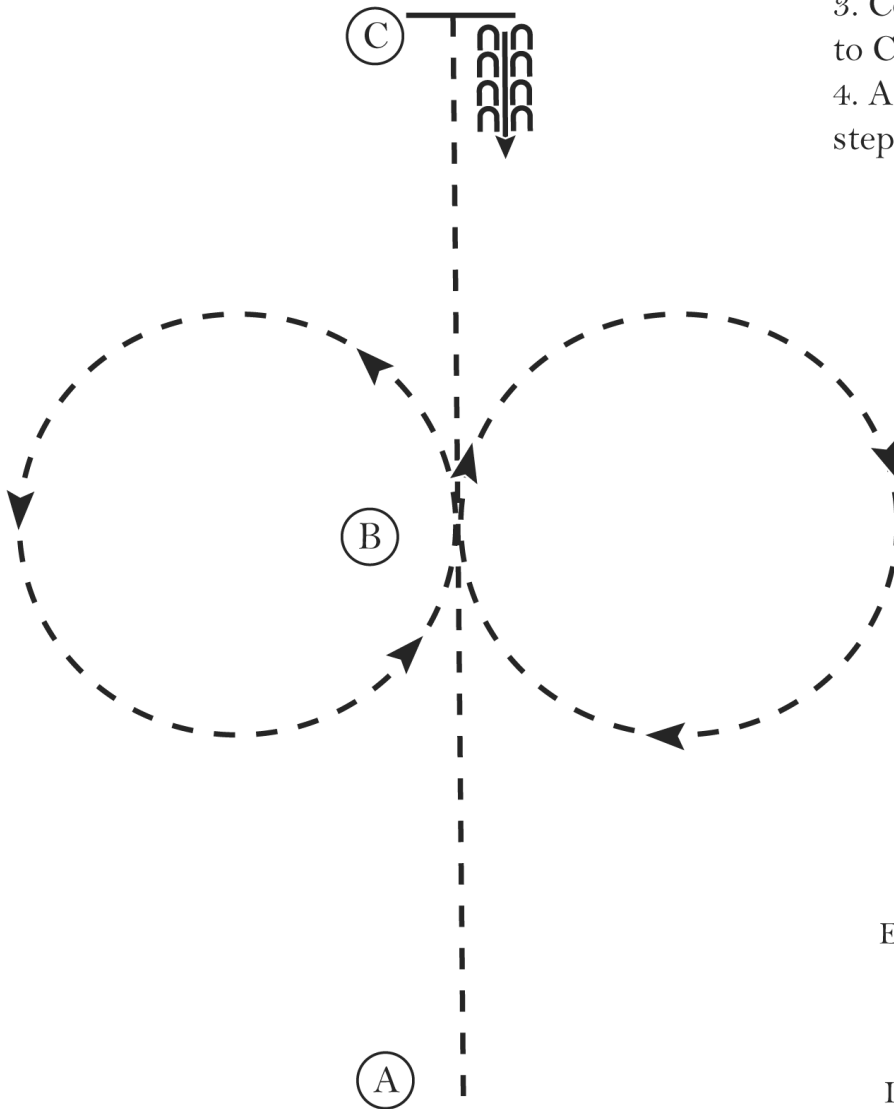

## Horsemanship (Small Fry/Level 1 Walk/Trot)

Show Date: 04/21/2021

w w w . H o r s e S h o w P a t t e r n s . c o m

w w w . H o r s e S h o w P a t t e r n s . c o m

1. Jog A to B
2. At B perform a figure eight, beginning to the right
3. Continue the jog from B to C
4. At C stop and back 4 steps

Walk	.....
Jog	-----
Extended Jog	-----
Lope	—————
Leg Yield	
Lead Change	—/—
Back	←CCCC←
Marker	(B)
Sidepass	←- - - ->

[WH/WT-5]

Pattern Provided by:

*Judges*