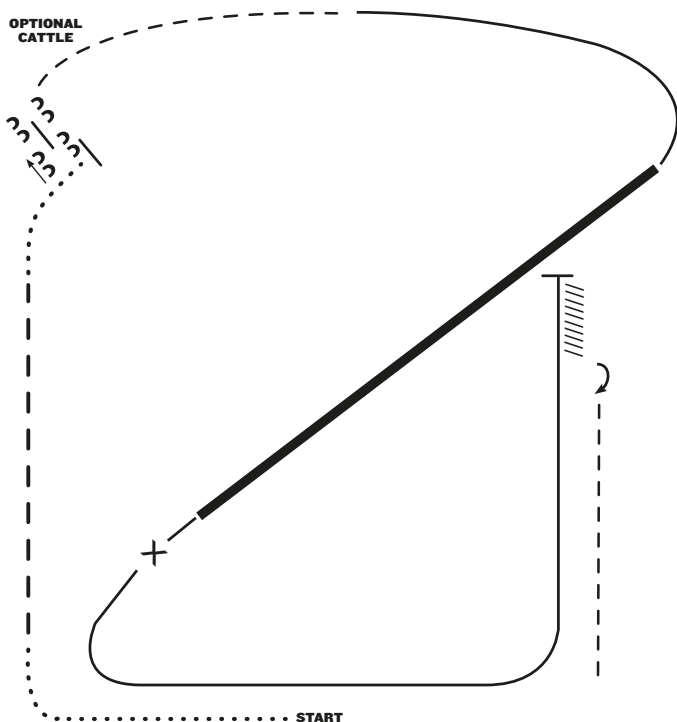

RANCH RIDING - PATTERN 10

X	Lead Change
• •	Walk
- -	Trot
- - - -	Ext Trot
————	Lope
—————	Ext Lope
///////	Back

1. Walk
2. Extended trot
3. Walk
4. Stop, side pass log left
5. Trot
6. Lope right lead
7. Extended Lope (right lead)
8. Collect lope and change leads (simple or flying)
9. Lope left lead
10. Stop and back
11. 180 turn to right
12. Trot

Note: The drawn description of this pattern is only intended for the general depiction of the pattern. Exhibitors should utilize the arena space to best exhibit their horses.