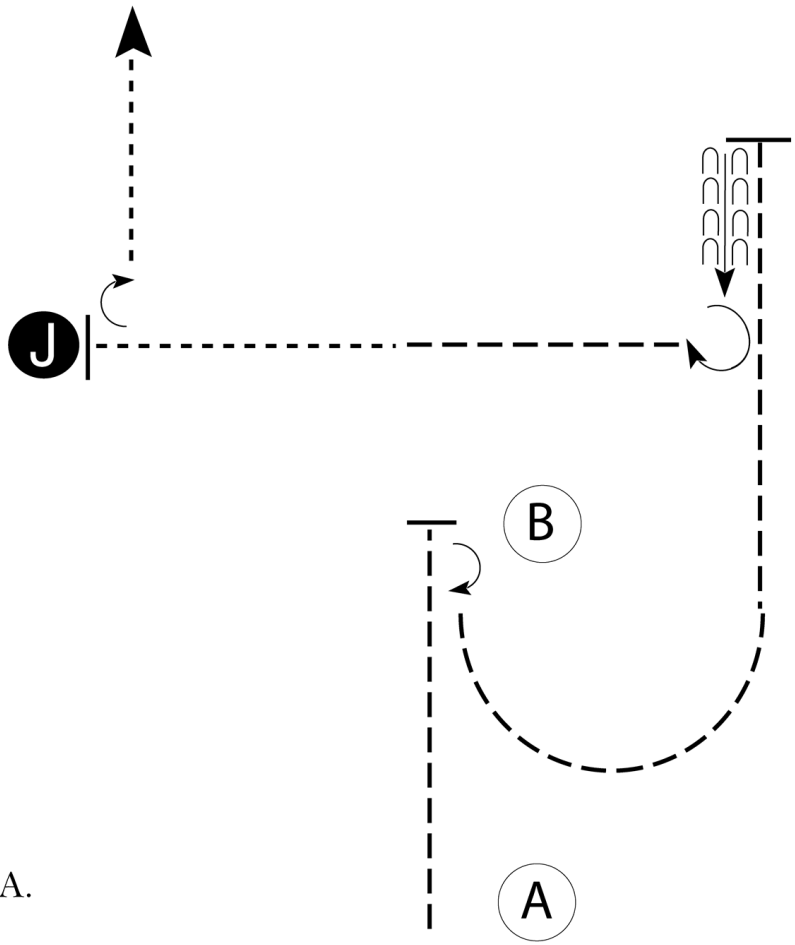

2021 Texas Festival

Showmanship (Class # 60.61, Nov. Youth, Nov. Am)

Show Date: April 2021

w w w . H o r s e S h o w P a t t e r n s . c o m

w w w . H o r s e S h o w P a t t e r n s . c o m

Be ready at A.

1. Trot to B.
2. Stop and perform a 180 degree turn.
3. Trot a half circle, then trot straight until past Judge.
4. Back until your horse's hip is even with Judge.
5. Perform a 270 degree turn.
6. Trot halfway to Judge then walk to Judge. Stop and set up for inspection.
7. When dismissed, turn 90 degrees and walk straight away.

Walk	-----
Trot	- - - - -
Back	← — — — — ← — — — —
Marker	⊙ B
Judge	⊙ J

Follow the instructions of your ring steward.

[S/2-69]

Pattern Provided by: