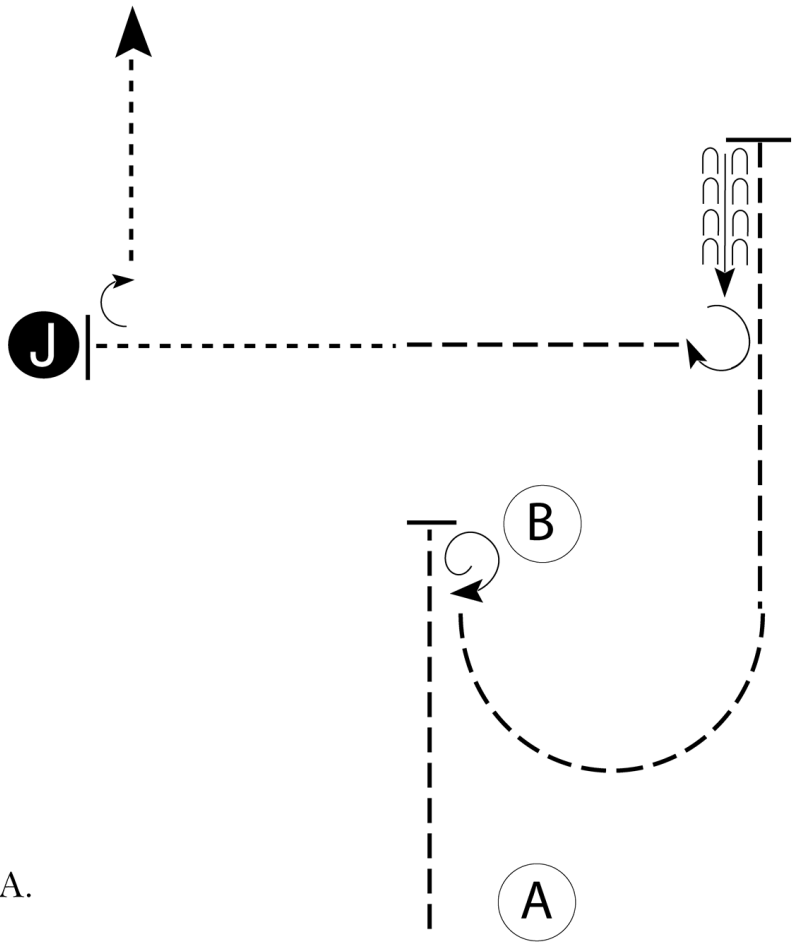

1. Trot to B.
2. Stop and perform a 180 degree turn.
3. Trot a half circle, then trot straight until past Judge.
4. Back until your horse's hip is even with Judge.
5. Perform a 270 degree turn.
6. Trot halfway to Judge then walk to Judge. Stop and set up for inspection.
7. When dismissed, turn 90 degrees and walk straight away.

Walk	-----
Trot	- - - - -
Back	← — — — — ← — — — —
Marker	⊙ B
Judge	⊙ J

Follow the instructions of your ring steward.

[S/2-69]

Pattern Provided by:

2021 Texas Festival

Showmanship (Class#62,63,64,65,66,67-Youth,Am, Select)

Show Date: April 2021

w w w . H o r s e S h o w P a t t e r n s . c o m

w w w . H o r s e S h o w P a t t e r n s . c o m

Be ready at A.

1. Trot to B.
2. Stop and perform a 540 degree turn.
3. Trot a half circle, then trot straight until past Judge.
4. Back until your horse's hip is even with Judge.
5. Perform a 270 degree turn.
6. Trot halfway to Judge then walk to Judge. Stop and set up for inspection.
7. When dismissed, turn 90 degrees and walk straight away.

Follow the instructions of your ring steward.

Walk	-----
Trot	- - - - -
Back	← — — — — ← — — — —
Marker	⊙ B
Judge	⊙ J

[S/3-69]

Pattern Provided by: