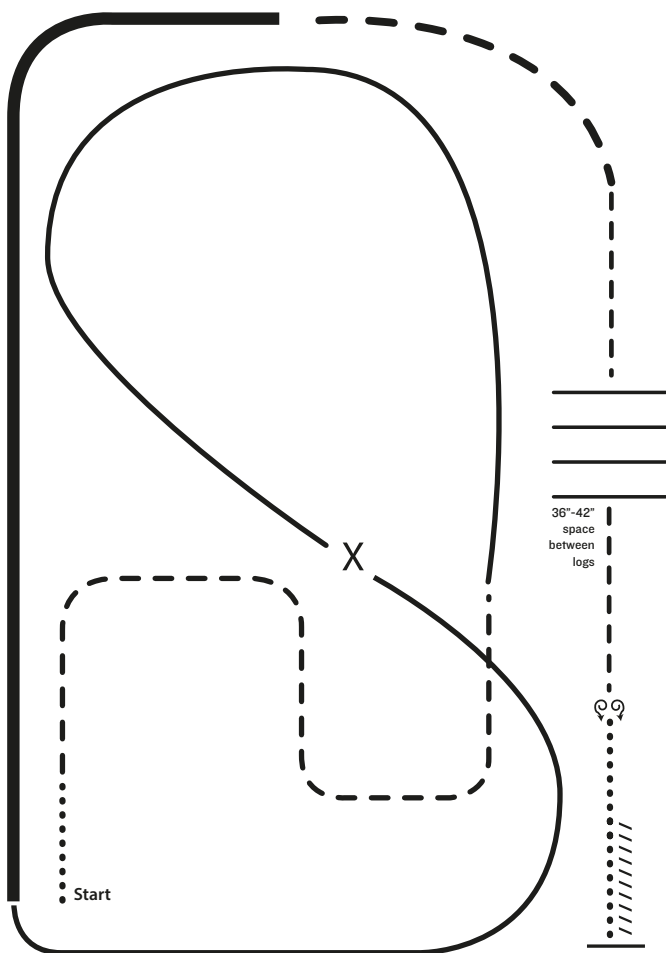

RANCH RIDING - PATTERN 3

- X Lead Change
- • Walk
- - Trot
- - Ext trot
- Lope
- Ext Lope
- //// Back

Note: The drawn description of this pattern is only intended for the general depiction of the pattern. Exhibitors should utilize the arena space to best exhibit their horses.

- I. Walk
2. Trot serpentine
3. Lope left lead around the end of the arena and then diagonally across the arena
4. Change leads (simple or flying) and
5. Lope on the right lead around end of the arena
6. Extend lope on the straight away and around corner to the center of the arena
7. Extend trot around corner of the arena
8. Collect to a trot
9. Trot over logs
10. Stop, do 360 degree turn each direction (either direction 1st) (L-R or R-L)
- II. Walk, stop and back