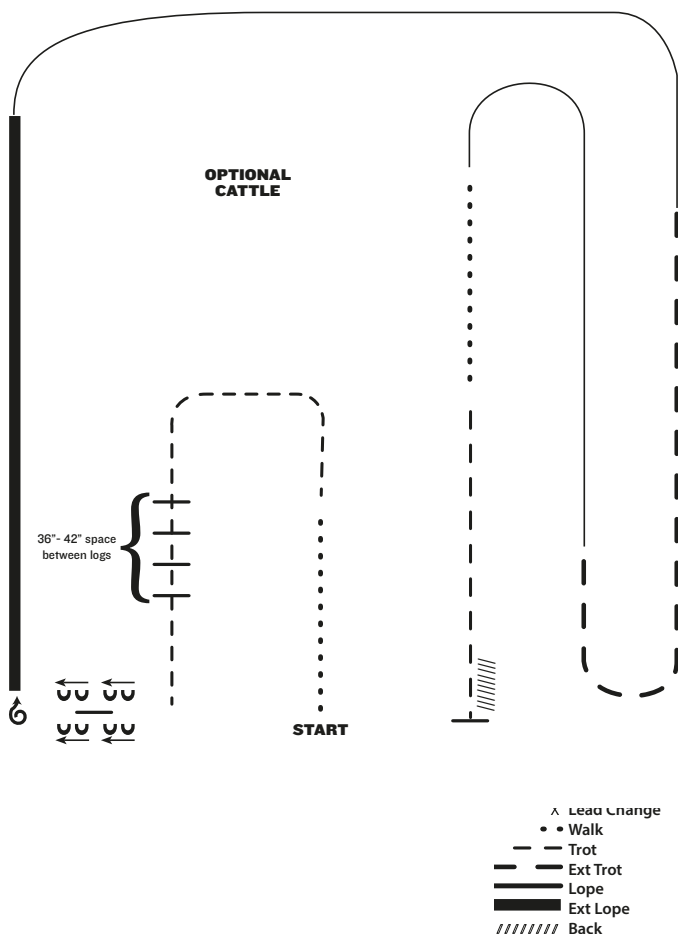

RANCH RIDING – PATTERN 12

1. Walk
2. Trot
3. Trot logs
4. Side pass right over log
5. 1 1/2 turns right
6. Extended lope (right lead)
7. Lope right lead
8. Extended trot
9. Lope left lead
10. Walk
11. Trot
12. Stop and back

Note: The drawn description of this pattern is only intended for the general depiction of the pattern. Exhibitors should utilize the arena space to best exhibit their horses.